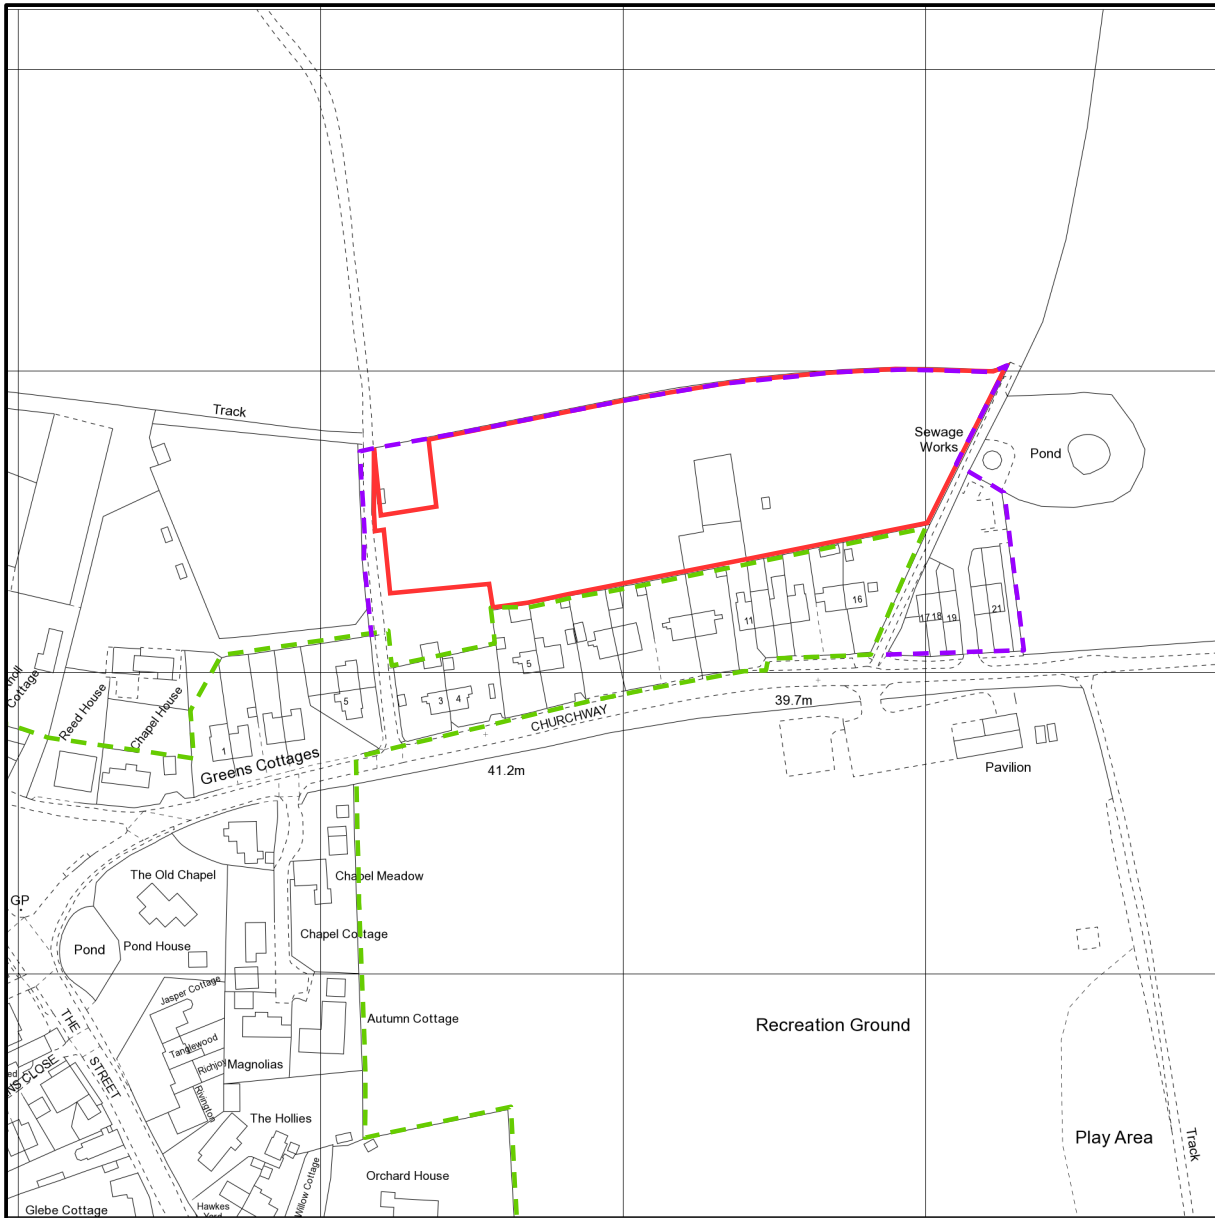

Redgrave Neighbourhood Plan – Call for Sites 2019

Land off Mill Lane, Redgrave, Diss

site location plan

OS Extract supplied by Latitude Mapping
Reference OI1359874
Crown Copyright 2019

Site boundary

Existing settlement boundary

Proposed amendment to settlement boundary

paper size A4
scale 1:2500