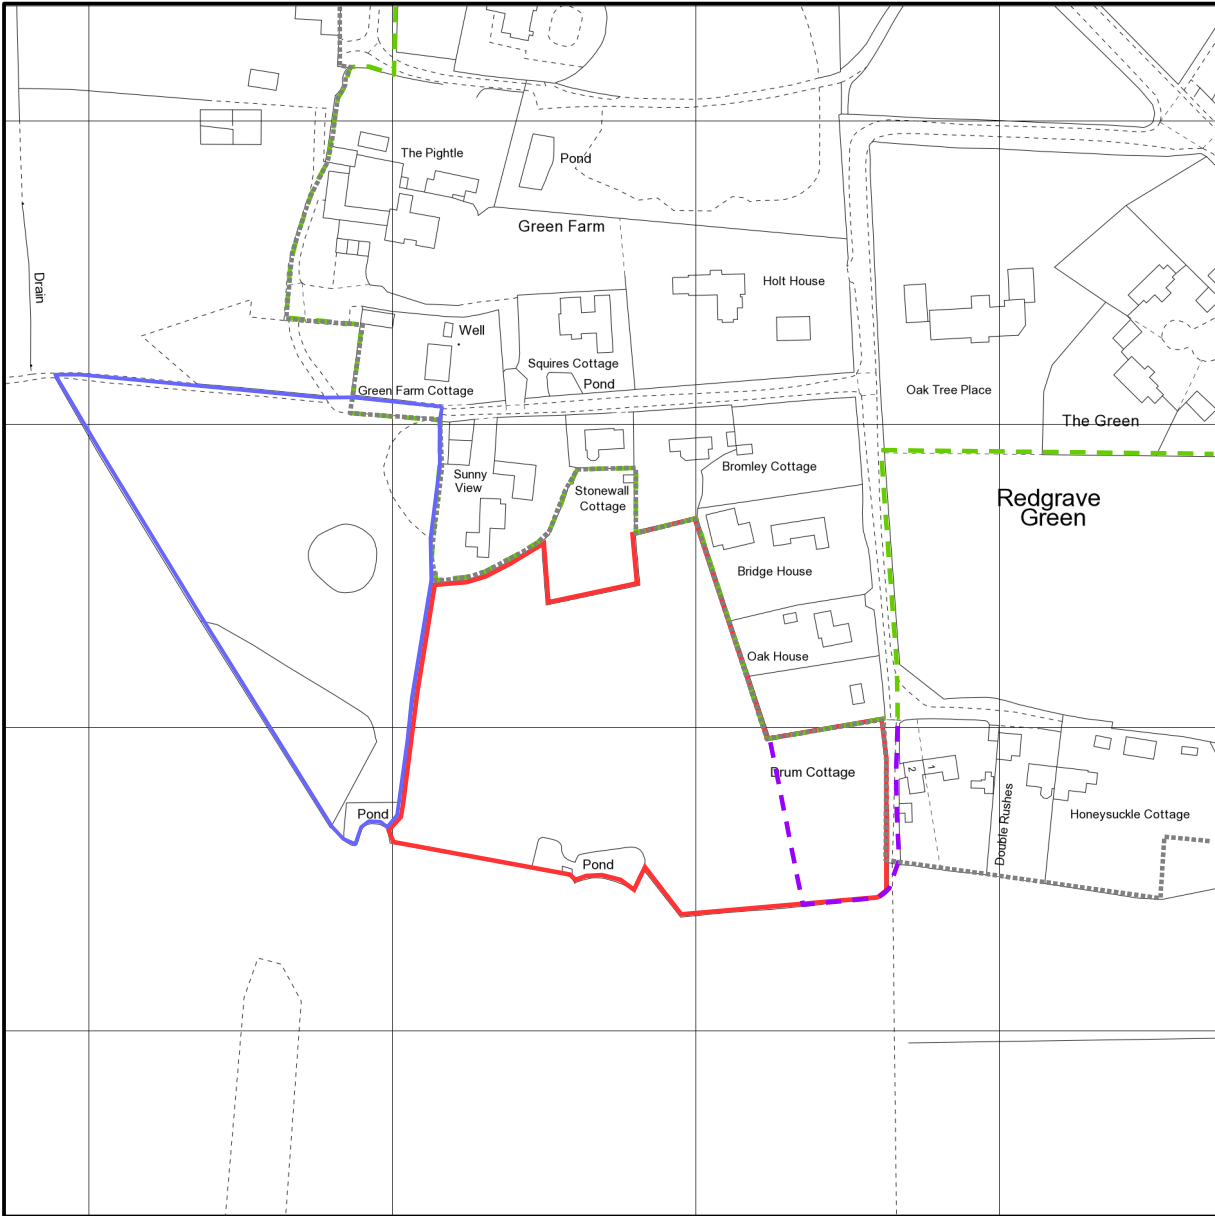

Redgrave Neighbourhood Plan – Call for Sites 2019

Godfathers Meadow, The Green, Redgrave, Diss IP22 1RR

site location plan

OS Extract supplied by Latitude Mapping
Reference OI1360436
Crown Copyright 2019

paper size A4
scale 1:2500

-  Site boundary
-  Other land in the same ownership
-  Conservation Area boundary
-  Existing settlement boundary
-  Proposed amendment to settlement boundary